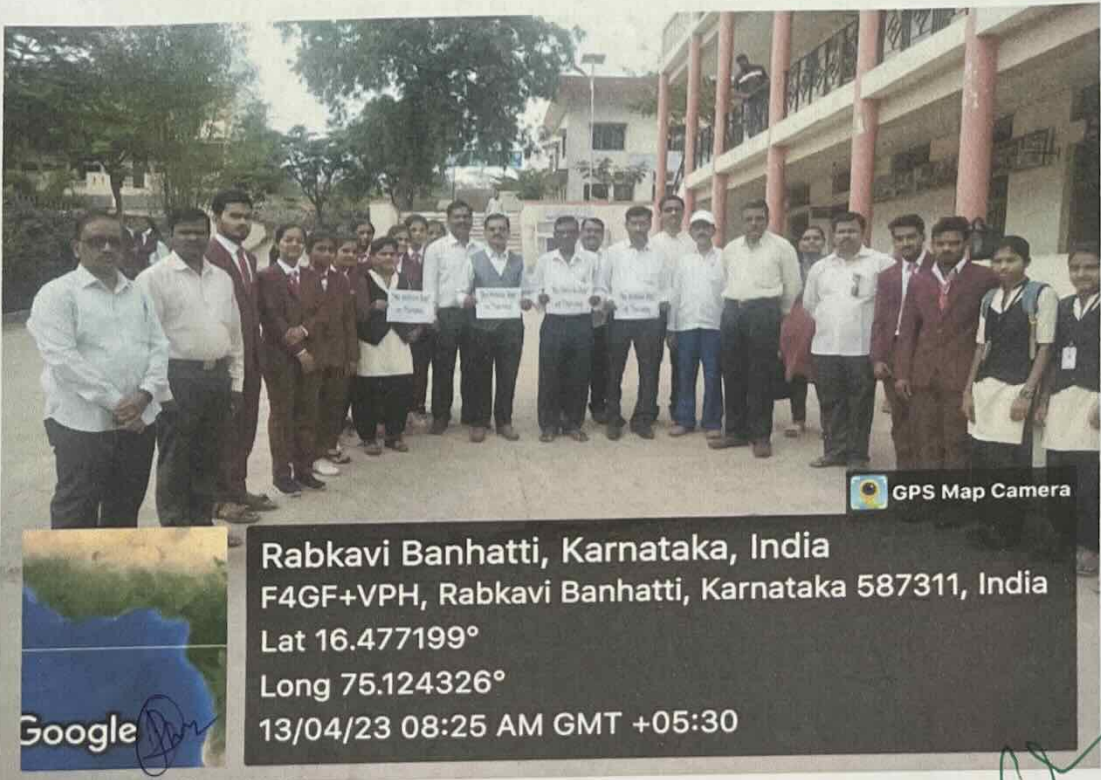

Janata Shikshan Sangha's
SHREE TAMMANNAPPA CHIKKODI
ARTS, COMMERCE, BBA, BCA & B. Sc College ,
PG COLLEGE & Research Centre, BANHATTI.
(Affiliated to Rani Channamma University Belagavi)

Tal:Rabkavi-Banahatti)

Karnataka

(Dist: Bagalkot

Re-Accredited by NAAC at "B++" Level

NO VEHICLE DAY ON EVERY THURSDAY